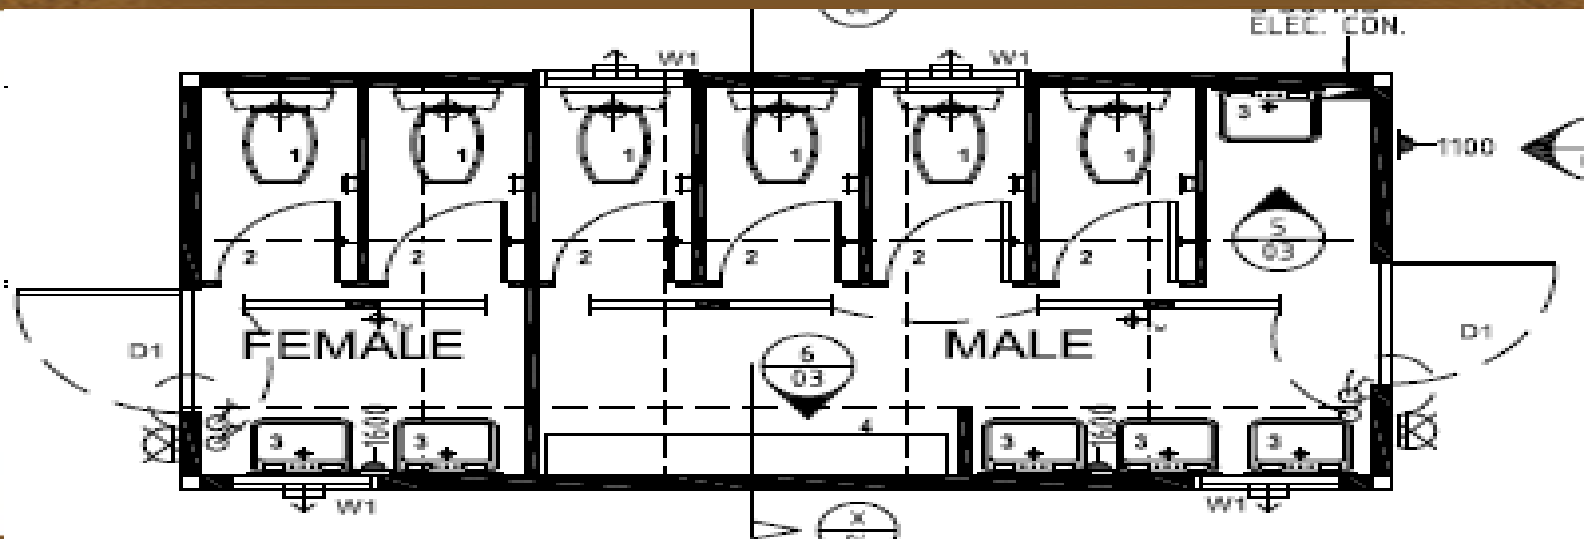

Ascention Assets

Portable Ablution 6x3m

Ascention Assets Portable Ablution 6x3m

Ascention Assets Portable Ablution 6x3m, 4Pan Male, 2Pan Female and Urinal, can come with the following accessories; Waste Tank, Steel Stairs, Water Pump, Water Tank Frame and Water Tank Poly. We can also supply high level water alarms on request.

Ascention Assets

Portable Ablution

Ascention Assets Portable Ablution 6x3m

Ablution c/w

- Waste Tank
- Water Pump
- Steel Stairs
- Water Tank Frame
- Water Tank Poly
- Four Male Pans with Urinal
- Two Female Pans
- Five Stainless Steel Hand Basins